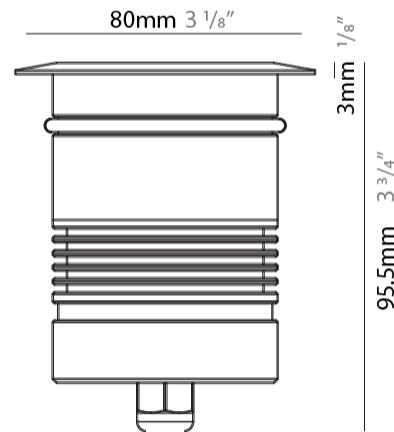

GENERAL

Series: Caliber
Subseries: Caliber 80
Brand: Unonovesette
Division: Exterior
Mounting Type: Recessed
Mounting Location: In-Ground
Subcategory: Drive Over

PHYSICAL

Shape: Round
Diameter (mm): 80
Diameter (in): 3 1/8
Height (mm): 95.5
Height (in): 3 3/4
Light Distribution: Direct
Weight (kg): 0.57
Weight (lbs): 1.26
Installation Requirement: Housing box / Fixing springs
Diffuser: Extra clear / Frosted glass 6mm
Fixture Finish: [ASB / SST](#)
Fixture Material: Stainless Steel AISI 316L
Cable Details: 350mm NS20N PCP 2x0.5 mm2

ELECTRICAL

Lamp Type: LED
Input Wattage (W): 9.0
Total Output Wattage (W): 8.5
Dimming: Non-Dimming / Phase Dimming (120Vac only) / 0-10V Dimming
Driver Included: No
Driver Location: Remote
Driver Type: Constant Voltage - 120/277Vac
Driver Class: Class 2
Input Voltage (V): 120 - 277
Output Voltage (V): 24

LED

Number of LEDs: 1
Color Temperature (°K): [2700 / 3000 / 4000](#)
Max. Delivered Lumen (lm): 730
CRI: >90 CRI
Lamp Life (hrs): 100000

OPTICAL

Optic°: [10 / 30 / 50 / 10x45](#)
Beam Angle: Narrow / Medium / Wide / Elliptical / Diffused

RATINGS AND CERTIFICATIONS

Certified By: Certified for North American Standards
IP rating: IP68 (not for permanent immersion)
IK Rating: IK08
Marine Grade: Stainless Steel AISI 316L

PROJECT
TYPE
SPECIFIER
QUANTITY
DATE